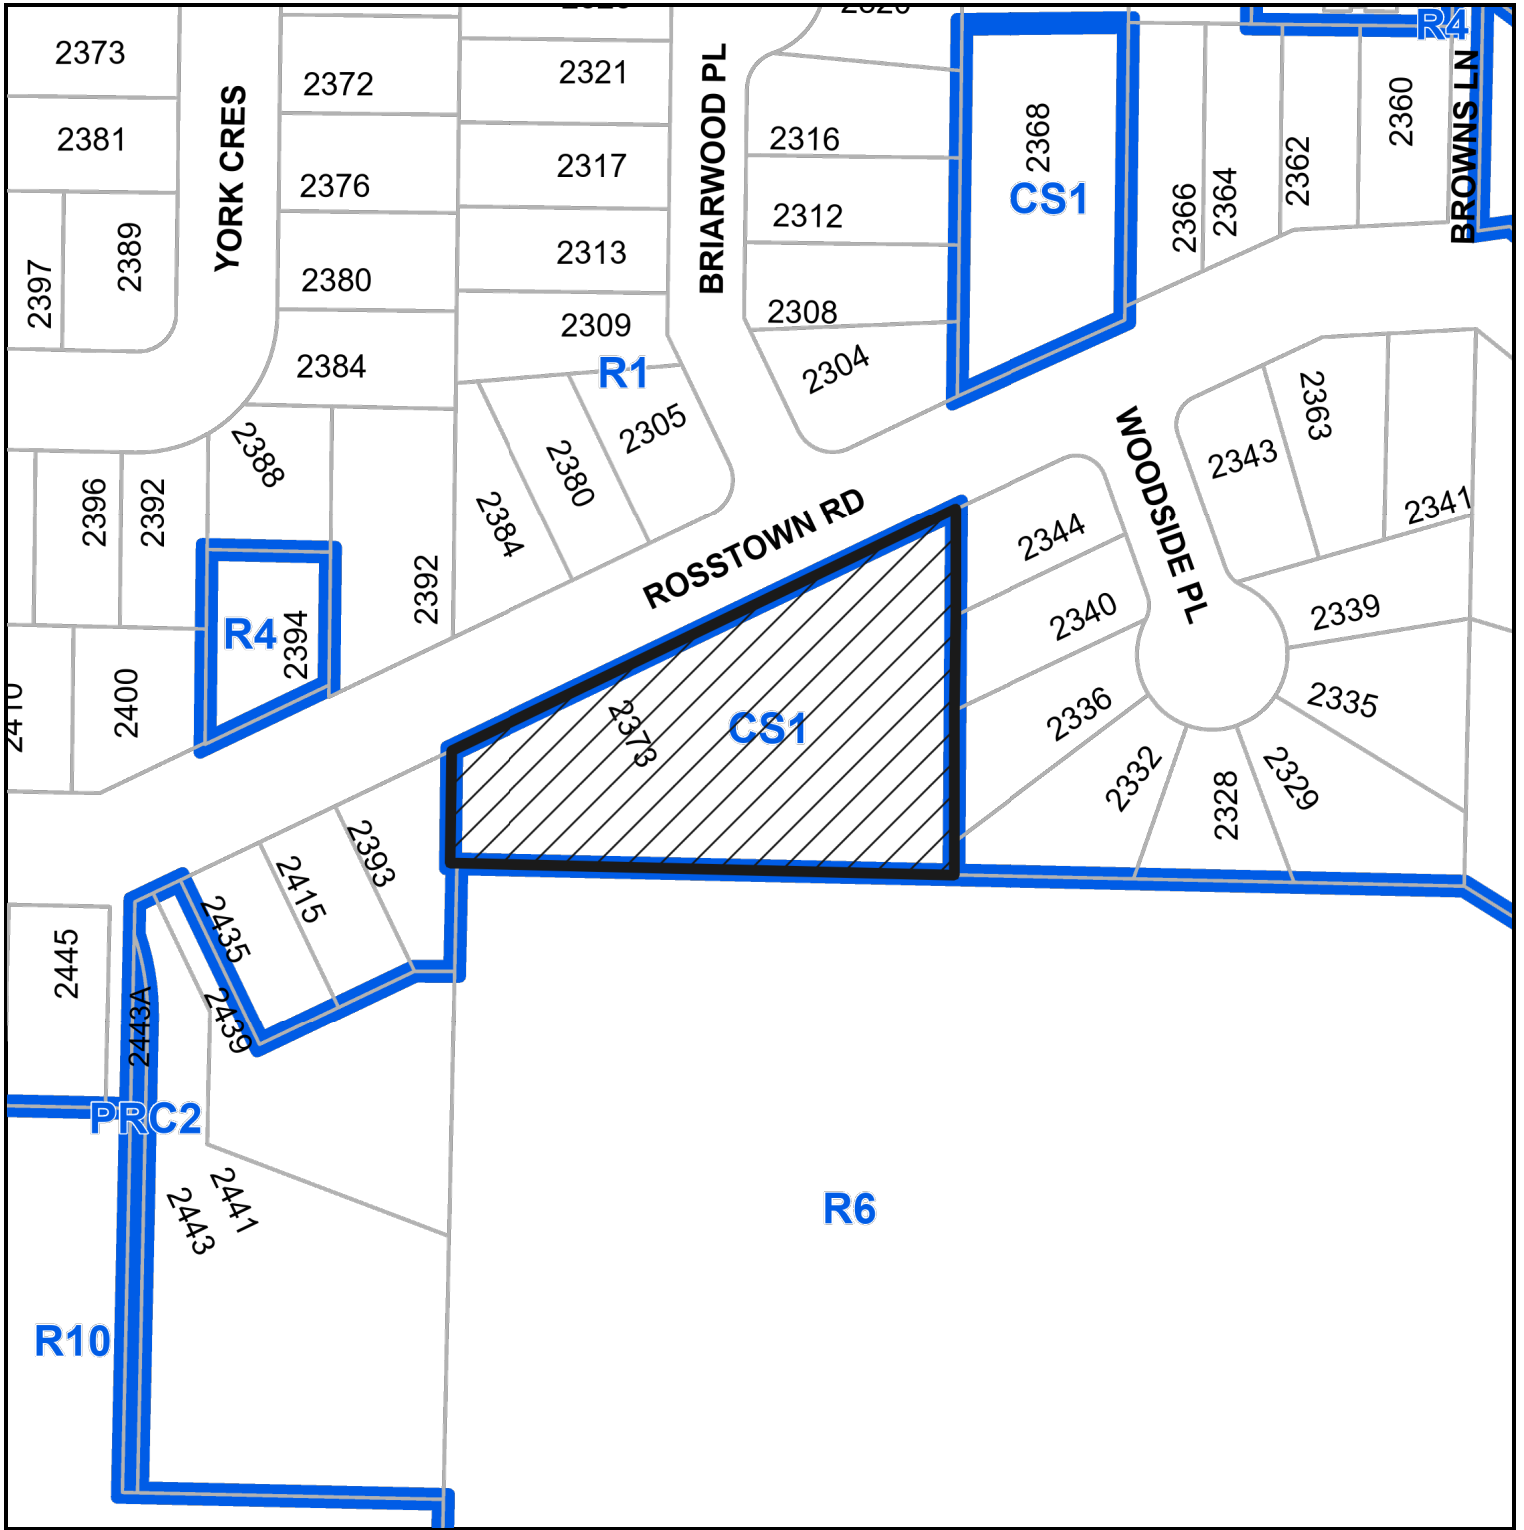

SUBJECT PROPERTY MAP

2373 Rosstown Road